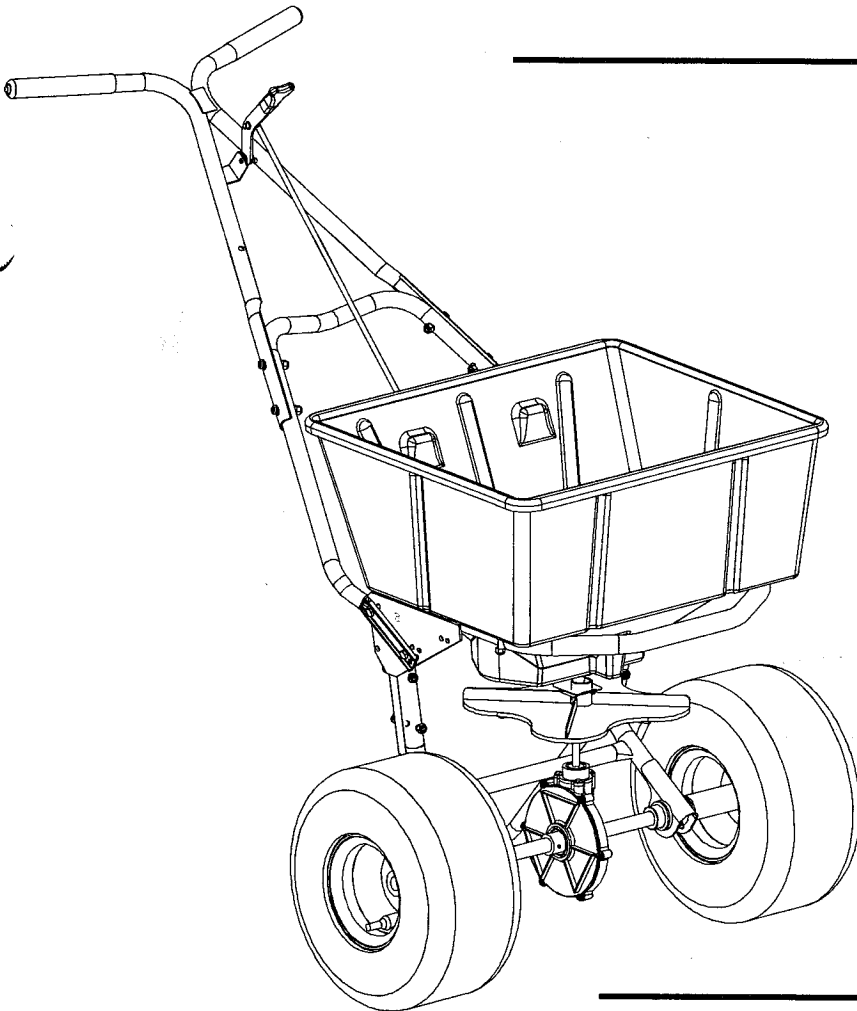

Model #: 705698 / 705699

Starting Date: 01/2004-

5:1 Gearbox

705698/Carbon Steel, 705699/Stainless Steel

# 80 LB Rotary Spreader Optional Equipment Calibration